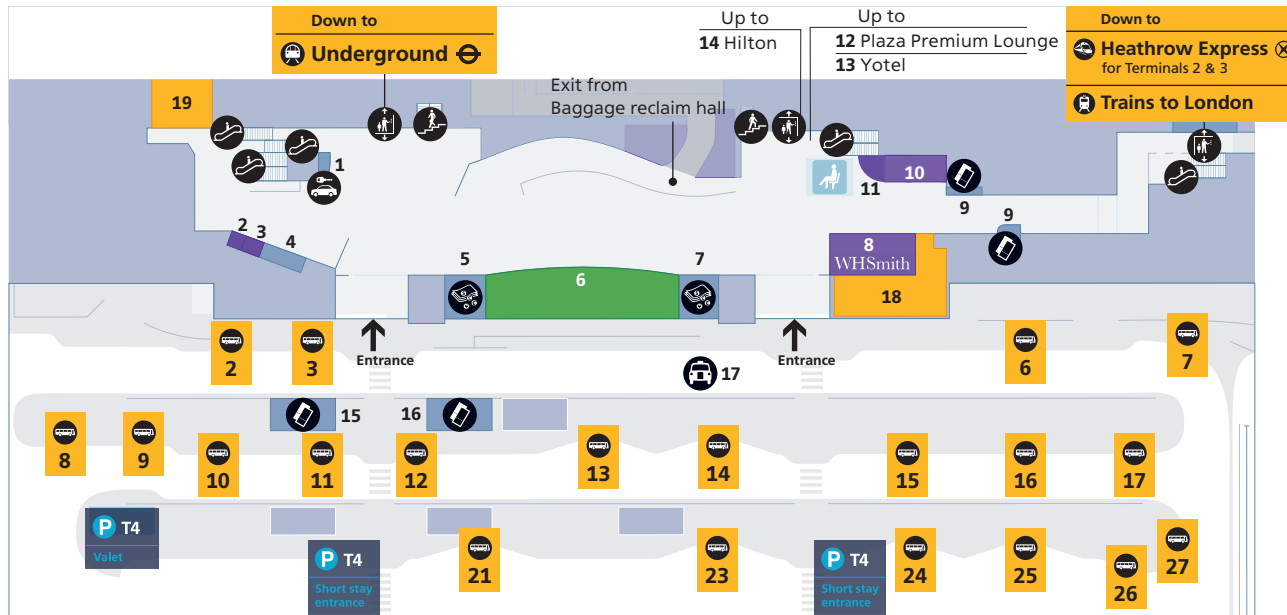

Terminal 4

Arrivals (Onward travel)

Ground floor

Shopping

Boots	10
Excess Baggage Company	2
We Know London	3, 11
WHSmith	8

Food and drink

Costa Coffee	6

Bus and coach stop allocation

Buses – Local & TfL 482, 490, 555, 557	6-7	Car rental (off airport) Dollar Thrifty, Sixt	23
Hotel by bus	10	Car rental (on airport) Avis, Budget, Europcar National Alamo, Enterprise, Hertz	2
Hotel Hoppa	11	Car parking (off airport) Click Park, Purple Parking, Purple Parking Business, Reeds	21
Express coach – National Express	12-14	Car parking (on airport) Business, Long stay, Help bus	3
Group travel – pick up	16-17		

Services

Bureau de change Travelex 5, 7	Information Lift Meeting point Motorcycle parking Plaza Premium Lounge 12 Seating Smoking area Stairs Taxi rank 17 Telephone	Ticket sales Heathrow Express 9 Hotel by Bus 15 National Express 16 Toilets Accessible toilet All Baby care All Drinking fountain 19
Bus stop		
Cash machine		
Car rental 1		
Chauffeur services 4		
Cycle parking		
Escalator		
Help point		
Hotel Yotel 13 Hilton 14		

Free Wi-Fi is available throughout the terminal. Network name: _Heathrow Wi-Fi

Contents

Heathrow Airport overview	1
Check-in	2
Departure lounge	3
Arrivals	
Arrivals	4
Onward travel	5