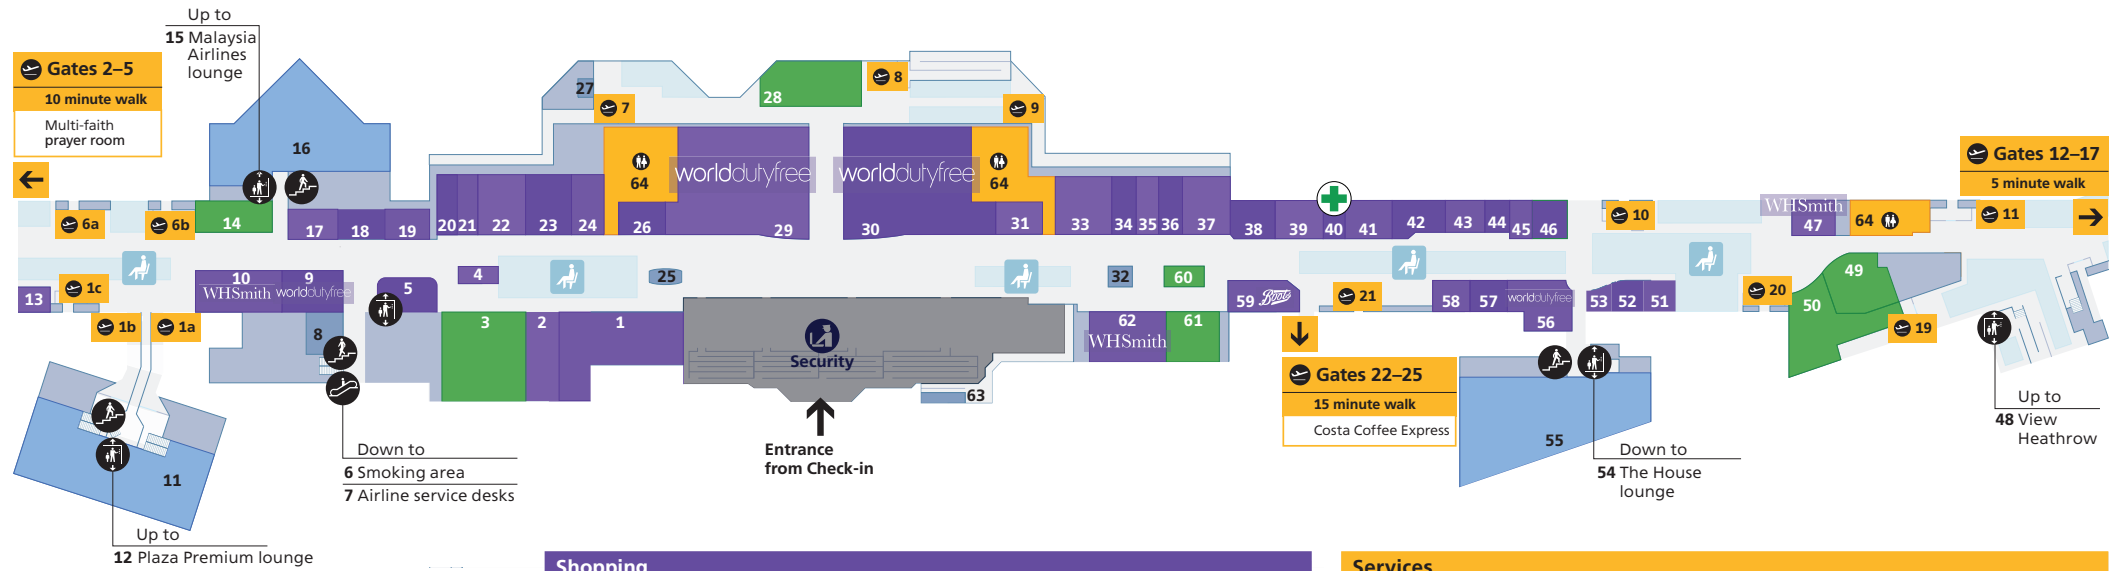

Terminal 4

Departure Lounge

Level 2

Contents

Heathrow Airport overview	1
Check-in	2
Departure lounge	3
Arrivals	4
Onward travel	5

Shopping

apm Monaco	52	Saint Laurent	21
Boots	40	Sunglass Hut	34
Boots	59	Swarovski	43
Bottega Veneta	20	Ted Baker	39
Burberry	5	The Bookshop by WHSmith	58
Bvlgari	19	Thomas Pink	51
Cartier	2	Valentino	18
Cath Kidston	38	Watches of Switzerland	24
Caviar House & Prunier	46	WHSmith	10, 47, 62
Dixons Travel	13, 37	World Duty Free	9, 29, 30, 56
Fendi	17	World of Whiskies	35
Foreo – Health and Well Being	4		
Glorious Britain	42		
Gucci	22		
Hamleys	1, 57		
Harrods	33		
Jo Malone	45		
Kurt Geiger	36		
Lacoste	44		
Louis Vuitton	23		
Montblanc	31		
Mulberry	53		
Rolex	26		
Rolling Luggage	41		

Food and drink

Cafés	
Carluccio's Café and Restaurant	50
Costa Coffee	28
Pret A Manger	14
Bars and restaurants	
Caviar House & Prunier Seafood Bar	60
Comptoir Libanais	49
Prince of Wales	61
The Commission Restaurant and Bar	3

Services

Airline lounges		Cash machine		Stairs	
Falcon Gold	16	Commercial exports	63	Telephone	
Gulf Air lounge		Escalator		Toilets	
The House lounge	54	Information		Accessible toilet	All
Malaysia Airlines lounge	15	Lift		Baby care	64
Plaza Premium lounge	12	Multi-Faith prayer room next to Gate 5b		Drinking fountain	64
Qatar Airways Premium lounge	11	Pharmacy	41	Family toilets	64
Skyteam lounge	55	Play area	8	View Heathrow Observation Deck	48
Airline service desks	7	Postbox			
Bureau de change		Seating			
Travelex	25, 32	Smoking area	6		
VAT refunds managed by Travelex	32	Special Assistance	27		

Free Wi-Fi is available throughout the terminal. Network name: _Heathrow Wi-Fi