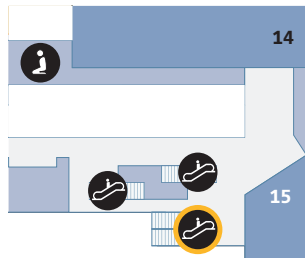

Shopping	
Boots	10
Excess Baggage Company	2
We Know London	3, 11
WHSmith	8
World Duty Free	12, 13

Food and drink	
Costa Coffee	6

Services			
Baggage enquiries	16-18	Customs	Lift
Baggage reclaim		Escalator	Meeting point
Bureau de change		Help point	Multi-faith prayer room
Travelex	5, 7	Hotel	Plaza Premium Lounge 15
Car rental	1	Yotel	14
Cash machine		Information	
Chauffeur services	4		
			Stairs
			Telephone
			Ticket sales
			Heathrow Express
			9
			Toilets
			Accessible toilet
			All
			Baby care
			All
			Drinking fountain
			19, 20

Contents	
Heathrow Airport overview	1
Check-in	2
Departure lounge	3
Arrivals	
Arrivals	4
Onward travel	5