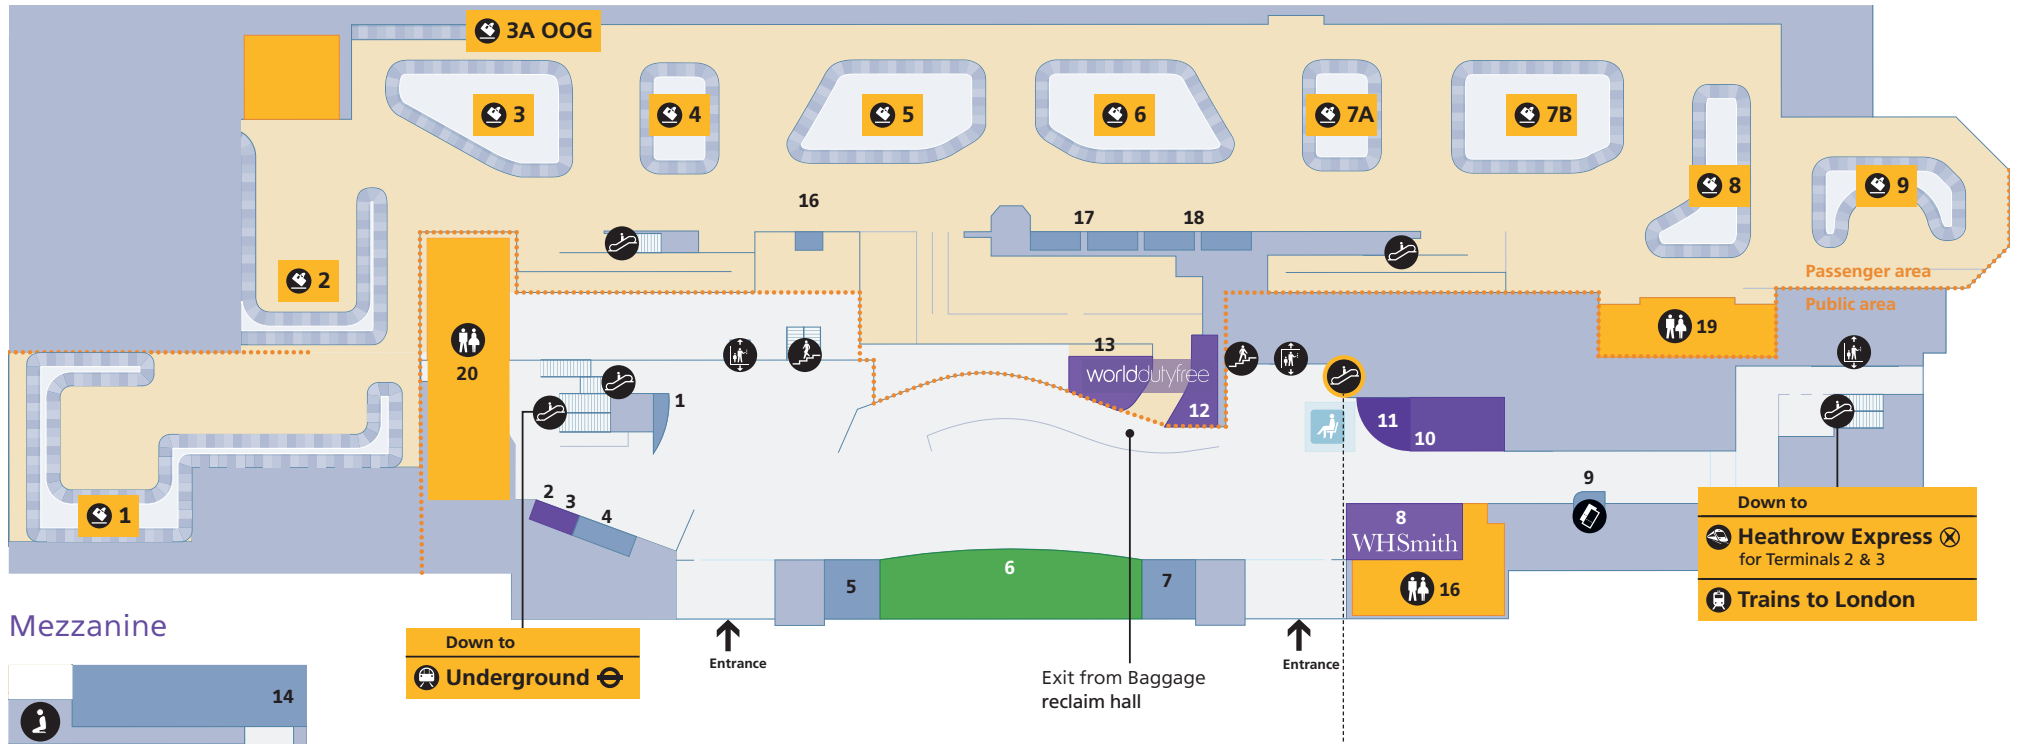

Terminal 4

Arrivals

Ground floor and mezzanine

Mezzanine