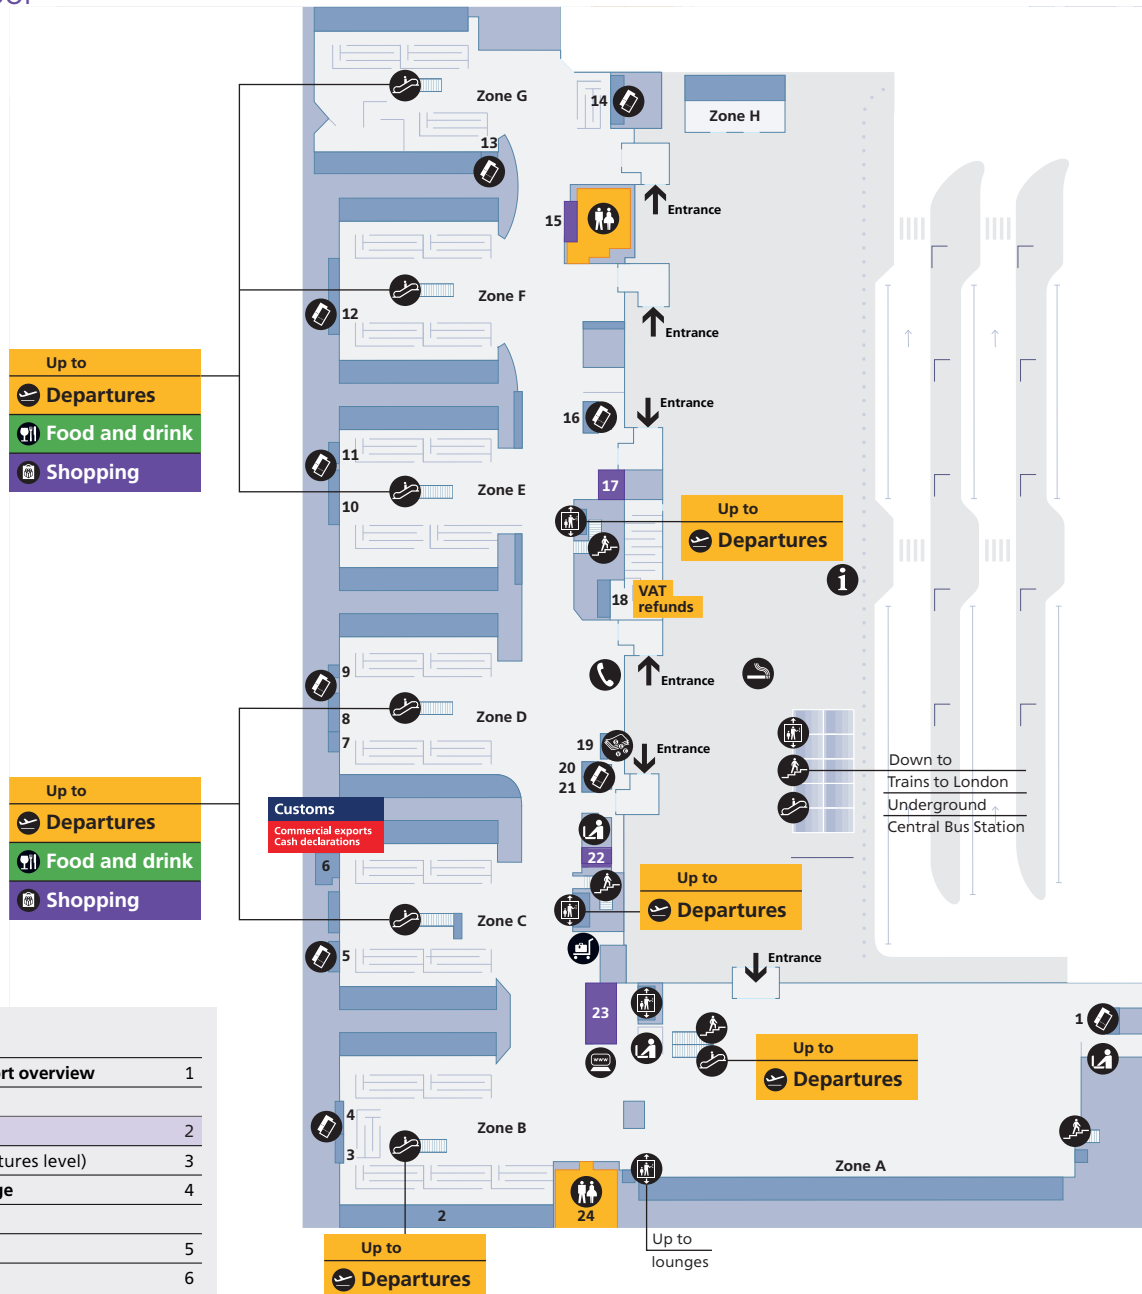

Heathrow Airport

Overview

Contents

Heathrow Airport overview	1
Check-in	
Ground floor	2
Level 1 (Departures level)	3
Departure lounge	4
Arrivals	
Arrivals	5
Onward travel	6

Terminal 3

Check-in Ground floor

Up to

- Departures
- Food and drink
- Shopping

Up to

- Departures
- Food and drink
- Shopping

Contents

Heathrow Airport overview	1
Check-in	
Ground floor	2
Level 1 (Departures level)	3
Departure lounge	4
Arrivals	
Arrivals	5
Onward travel	6

Services

Airline service desk	Internet facility	Toilets
Bureau de change	Lift	Accessible toilet All
Travelex 19	Repack area	Baby care All
VAT refunds managed by Travelex 18	Smoking area	Drinking fountain 24
Commercial exports 6	Stairs	Trolleys
Escalator	Telephone	VAT refunds managed by Travelex 18
Free Wi-Fi is available throughout the terminal. Network name: _Heathrow Wi-Fi		

Terminal 3

Check-in

Level 1 (Departures level)

Contents

Heathrow Airport overview	1
Check-in	
Ground floor	2
Level 1 (Departures level)	3
Departure lounge	4
Arrivals	
Arrivals	5
Onward travel	6

Shopping

Boots +	13	Rolling Luggage	6
Glorious Britain	8	WHSmith	4, 7
Post Office	9		