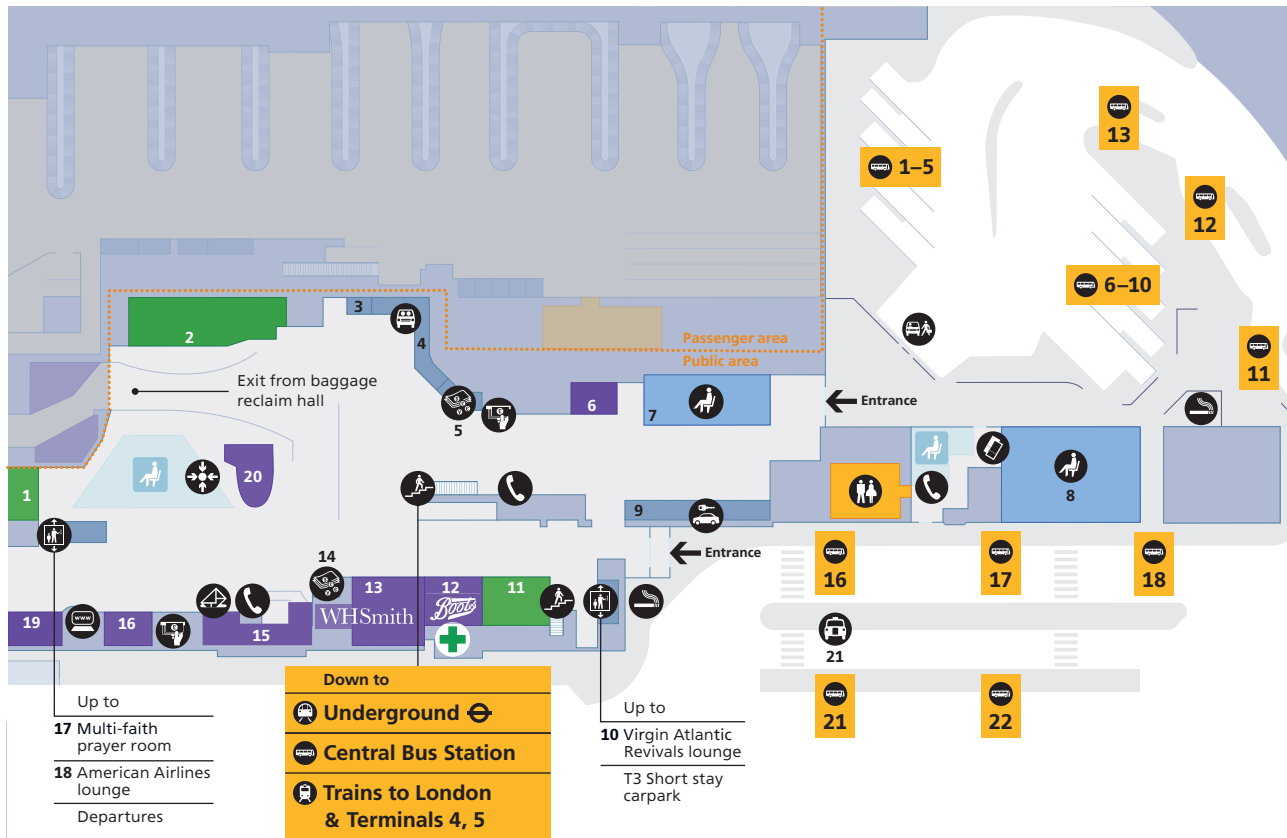

Free Wi-Fi is available throughout the terminal. Network name: _Heathrow Wi-Fi

Terminal 3

Arrivals

Ground floor

Shopping	
Boots +	13
Excess Baggage Company	8
Sim Local	16
Voyager Entertainment Family	18
Voyager Entertainment 18+	17
We Know London	21
WHSmith	14
World Duty Free	3

Food and drink	
Cafés	
Caffè Nero	12
M&S Simply Food	4
Market Gardener	1
Bars & restaurants	
Giraffe Stop	2

Services		
Airline lounges		Stairs
American Airlines lounge	20	Telephone
Emirates Chauffeur Drive lounge	9	Toilets
Virgin Atlantic Revivals lounge	11	Accessible toilet All
Baggage enquiries	23, 24, 26, 28, 29	Baby care All
Baggage reclaim		Drinking fountain 30, 32, 33
Bureau de change		UK Border Agency
Travelex	7, 15, 22, 25, 27	5
Car rental	10	
Cash machine		
Free Wi-Fi is available throughout the terminal. Network name: _Heathrow Wi-Fi		
Chauffeur service	6	
Customs		
Escalator		
Help point		
Internet facility		
Lift		
Meeting point		
Multi-faith prayer room	19	
Pharmacy	13	
Postbox		
Seating		

Contents	
Heathrow Airport overview	1
Check-in	
Ground floor	2
Level 1 (Departures level)	3
Departure lounge	4
Arrivals	
Arrivals	5
Onward travel	6

Terminal 3

Arrivals (Onward travel)

Ground floor

Contents

Heathrow Airport overview	1
Check-in	
Ground floor	2
Level 1 (Departures level)	3
Departure lounge	4
Arrivals	
Arrivals	5
Onward travel	6

Shopping

Boots +	12
Excess Baggage Company	6
Sim Local	15
Voyager Entertainment Family	19
Voyager Entertainment 18+	16
We Know London	20
WHSmith	13