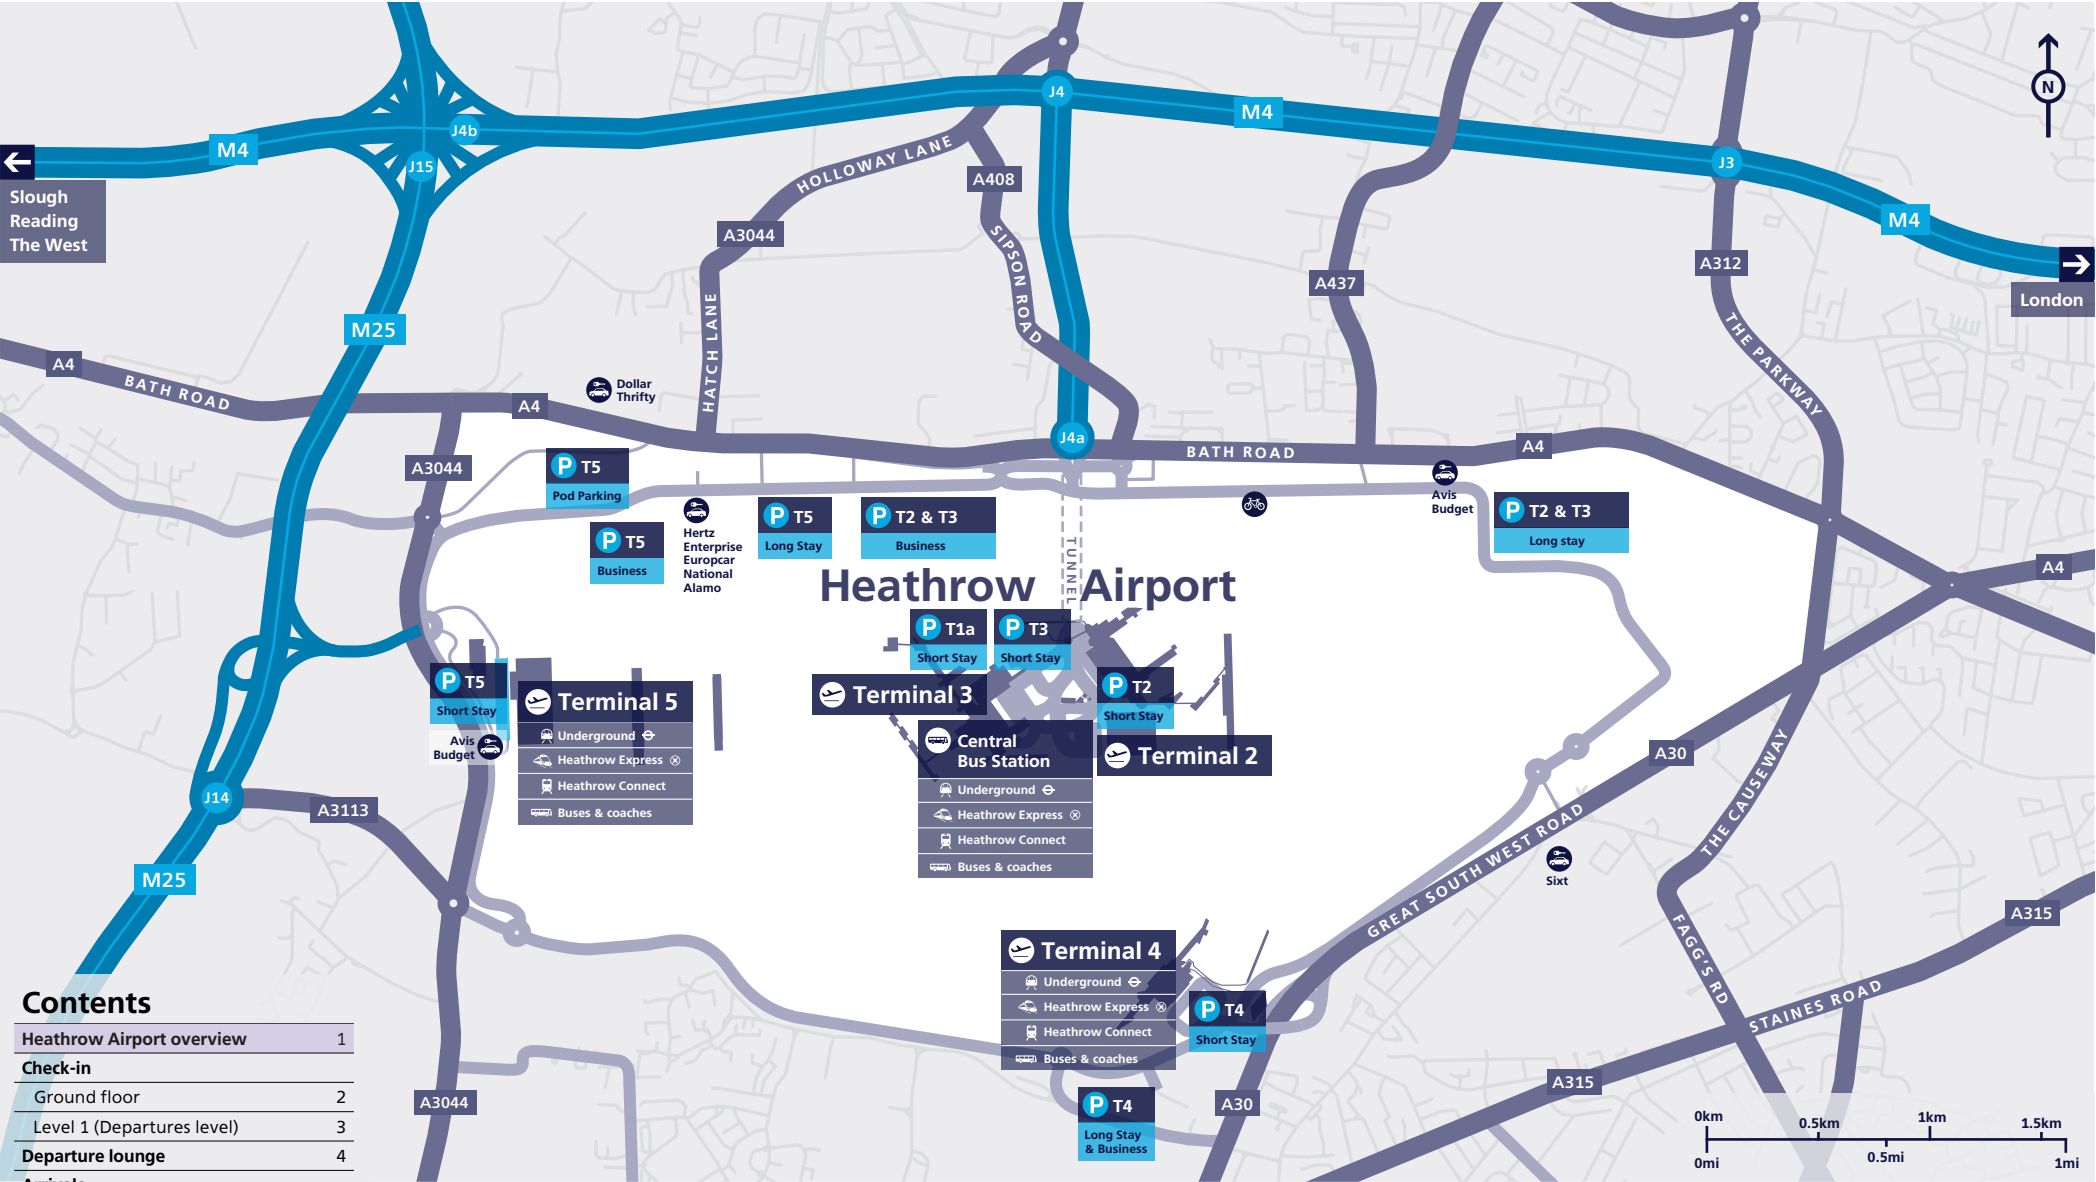

Heathrow Airport

Overview

Contents

Heathrow Airport overview	1
Check-in	
Ground floor	2
Level 1 (Departures level)	3
Departure lounge	4
Arrivals	
Arrivals	5
Onward travel	6

Terminal 3

Check-in Ground floor

Up to

- Departures
- Food and drink
- Shopping

Up to

- Departures
- Food and drink
- Shopping

Contents

Heathrow Airport overview	1
Check-in	
Ground floor	2
Level 1 (Departures level)	3
Departure lounge	4
Arrivals	
Arrivals	5
Onward travel	6

Shopping

Excess Baggage Company 15, 17, 22, 23

Ticket desks

Air Canada	8	Finn Air	13
American Airlines	12	Japan Airline	7
American Airlines Premium check-in	2	Middle East Airlines	9
ANA	5	Royal Jordanian	9
ASIG	10	Thai Airways	20
British Airways	14	Virgin Atlantic	1
Cathay Pacific	4		
Dnata	11		
Emirates	3, 16		
EVA Air	21		