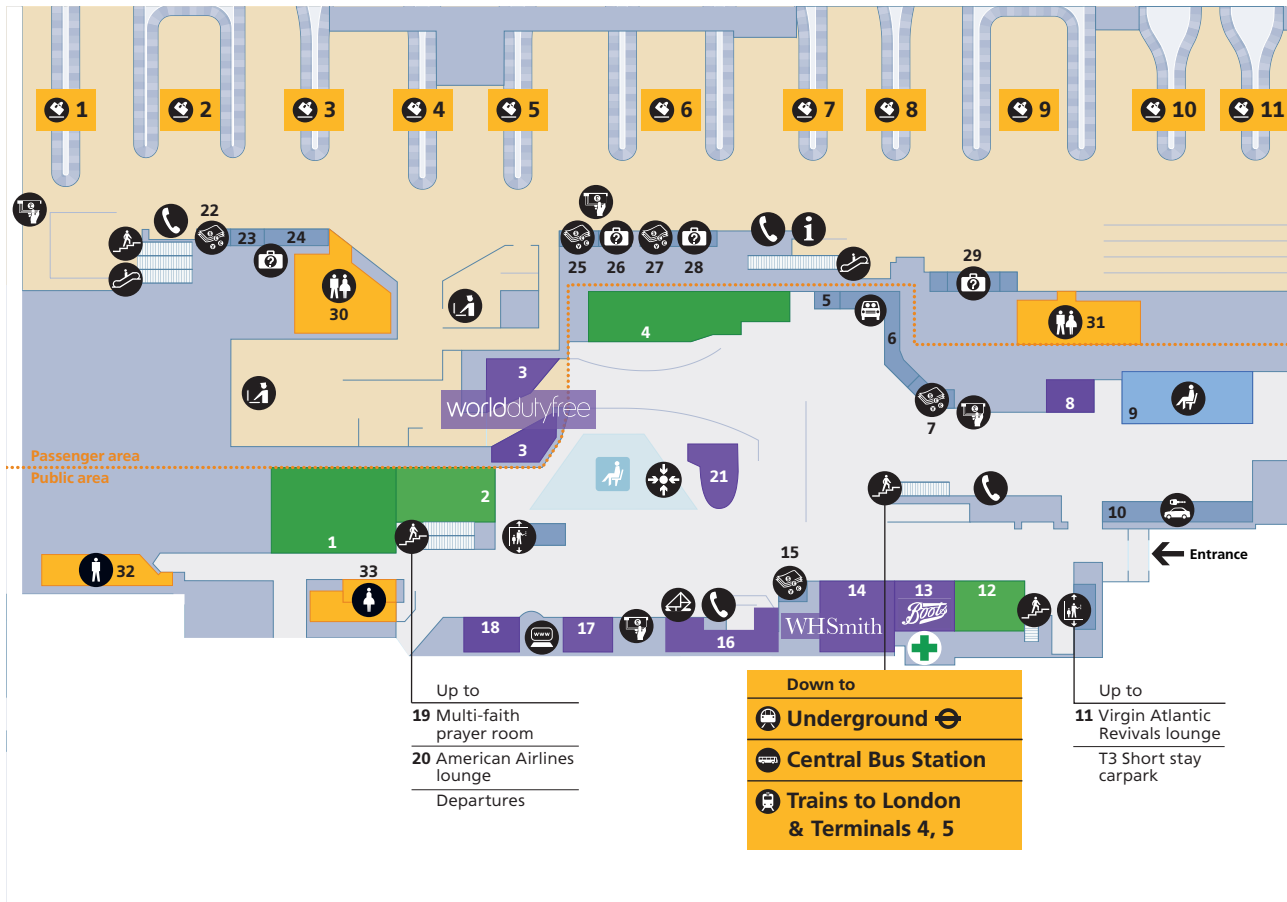

Lounges

Admirals Club	Lounge H	Gates 13-22
Aspire lounge	Lounge D	Gates 1-11
British Airways lounge	Lounge F	Gates 13-22
Cathay Pacific lounge	Lounge C	Gates 1-11
Emirates lounge	Lounge E	Gates 1-11
Family lounge	Lounge A	22
No.1 lounge	Lounge F	Gates 13-22
Delta Gold		
Qantas London lounge	Lounge B	Gates 13-22
Virgin Atlantic Clubhouse	Lounge H	Gates 13-22
Delta One, Diamond Medallion and Platinum		

Free Wi-Fi is available throughout the terminal. Network name: _Heathrow Wi-Fi

Terminal 3

Arrivals

Ground floor

Shopping	
Boots +	13
Excess Baggage Company	8
Sim Local	16
Voyager Entertainment Family	18
Voyager Entertainment 18+	17
We Know London	21
WHSmith	14
World Duty Free	3

Food and drink	
Cafés	
Caffè Nero	12
M&S Simply Food	4
Market Gardener	1
Bars & restaurants	
Giraffe Stop	2

Services		
Airline lounges		Stairs
American Airlines lounge	20	Telephone
Emirates Chauffeur Drive lounge	9	Toilets
Virgin Atlantic Revivals lounge	11	Accessible toilet All
Baggage enquiries	23, 24, 26, 28, 29	Baby care All
Baggage reclaim		Drinking fountain 30, 32, 33
Bureau de change		UK Border Agency
Travelex	7, 15, 22, 25, 27	5
Car rental	10	
Cash machine		
Free Wi-Fi is available throughout the terminal. Network name: _Heathrow Wi-Fi		
Chauffeur service	6	
Customs		
Escalator		
Help point		
Internet facility		
Lift		
Meeting point		
Multi-faith prayer room	19	
Pharmacy	13	
Postbox		
Seating		

Contents	
Heathrow Airport overview	1
Check-in	
Ground floor	2
Level 1 (Departures level)	3
Departure lounge	4
Arrivals	
Arrivals	5
Onward travel	6

Terminal 3

Arrivals (Onward travel)

Ground floor

Contents