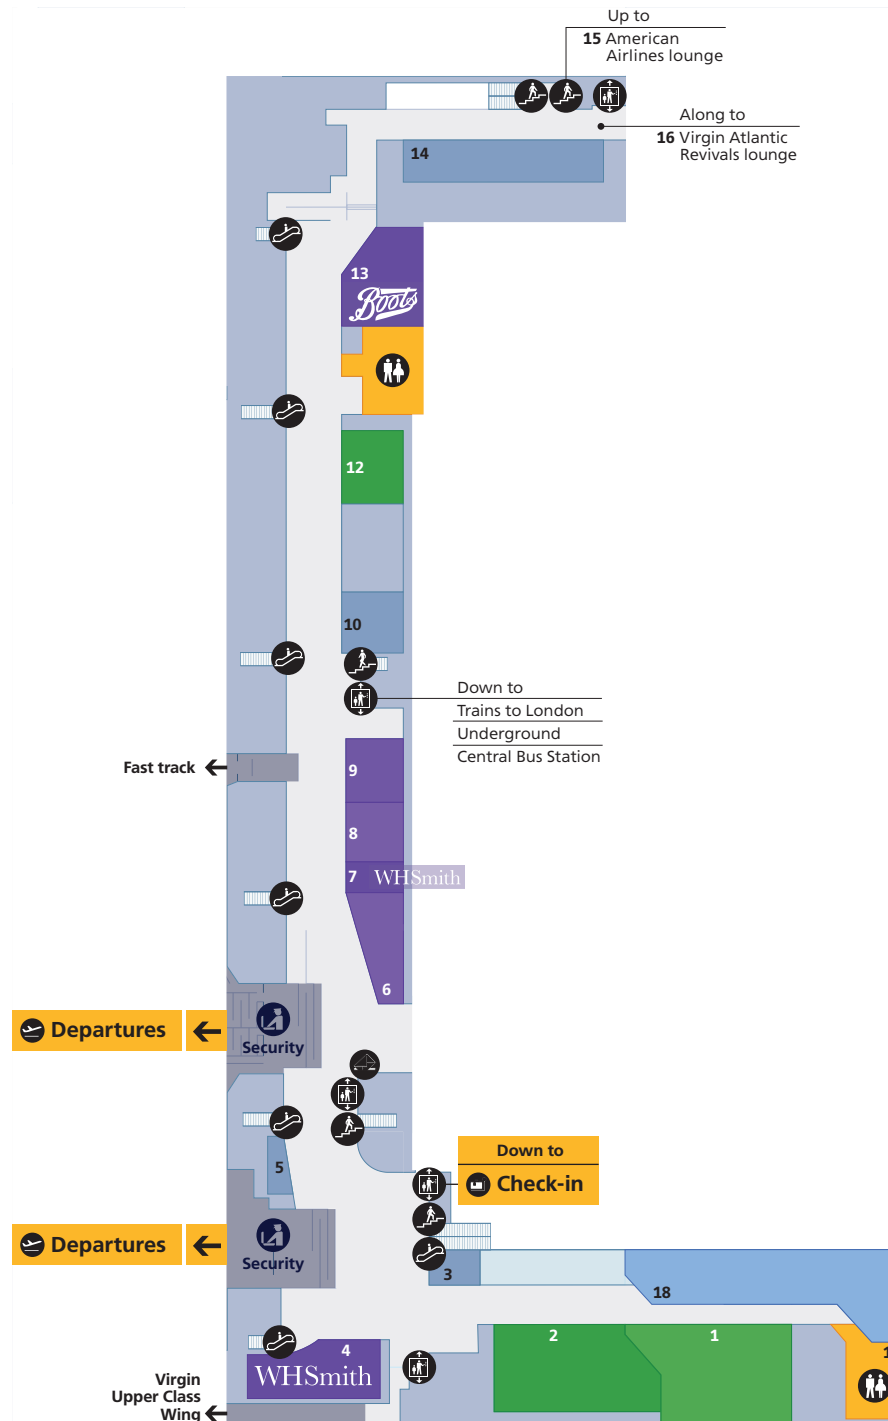

Heathrow Airport

Overview

Contents

Heathrow Airport overview	1
Check-in	
Ground floor	2
Level 1 (Departures level)	3
Departure lounge	4
Arrivals	
Arrivals	5
Onward travel	6

Terminal 3

Check-in Ground floor

Up to

- Departures
- Food and drink
- Shopping

Up to

- Departures
- Food and drink
- Shopping

Contents

Heathrow Airport overview	1
Check-in	
Ground floor	2
Level 1 (Departures level)	3
Departure lounge	4
Arrivals	
Arrivals	5
Onward travel	6

Services

Airline service desk	Internet facility	Toilets
Bureau de change	Lift	Accessible toilet All
Travelex 19	Repack area	Baby care All
VAT refunds managed by Travelex 18	Smoking area	Drinking fountain 24
Commercial exports 6	Stairs	Trolleys
Escalator	Telephone	VAT refunds managed by Travelex 18
Free Wi-Fi is available throughout the terminal. Network name: _Heathrow Wi-Fi		

Terminal 3

Check-in

Level 1 (Departures level)

Contents

Heathrow Airport overview	1
Check-in	
Ground floor	2
Level 1 (Departures level)	3
Departure lounge	4
Arrivals	
Arrivals	5
Onward travel	6

Shopping

Boots +	13	Rolling Luggage	6
Glorious Britain	8	WHSmith	4, 7
Post Office	9		