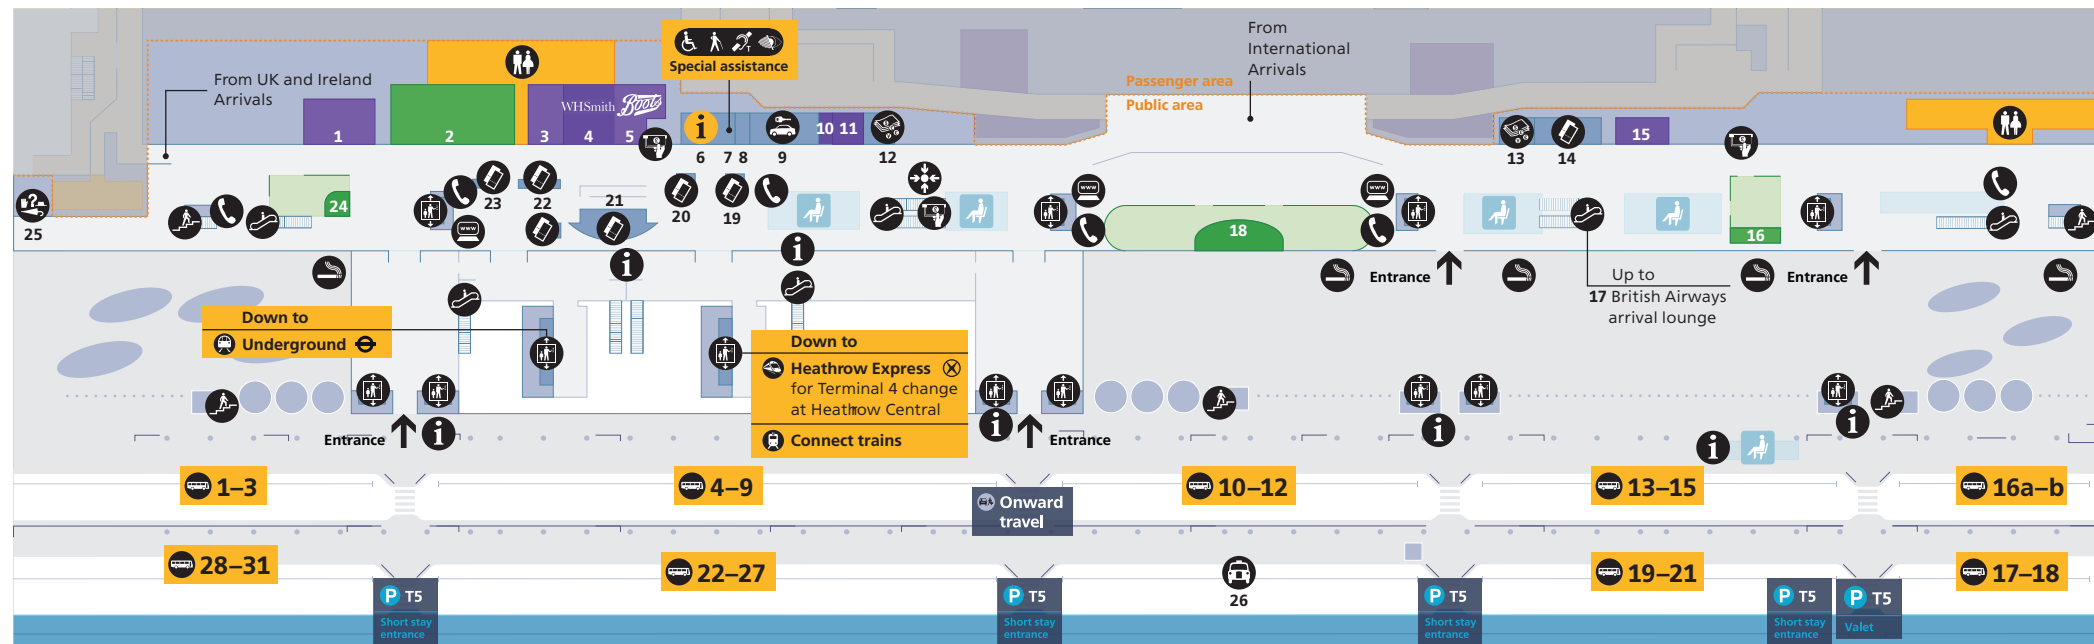

Contents

Heathrow Airport overview	1
Check-in	2
Departures	
Level 3 (Check-in level)	3
Level 2 (Gates A1–A23)	4
Terminal 5B (Gates B32–B48)	5
Terminal 5C (Gates C52–C66)	6
Arrivals	
Arrivals	7
Onward travel	8

Terminal 5

Arrivals Ground floor

Contents

Heathrow Airport overview	1
Check-in	2
Departures	
Level 3 (Check-in level)	3
Level 2 (Gates A1–A23)	4
Terminal 5B (Gates B32–B48)	5
Terminal 5C (Gates C52–C66)	6
Arrivals	
Arrivals	7
Onward travel	8

Free Wi-Fi is available throughout the terminal. Network name: _Heathrow Wi-Fi

Terminal 5

Arrivals (Onward travel)

Ground floor

Shopping

Boots	5
Excess Baggage Company	1
Hair Express Bar	8
Sim Local	10
Voyager Entertainment	3, 15
We Know London	11
WHSmith	4

Contents

Heathrow Airport overview	1
Check-in	2
Departures	
Level 3 (Check-in level)	3
Level 2 (Gates A1-A23)	4
Terminal 5B (Gates B32-B48)	5
Terminal 5C (Gates C52-C66)	6
Arrivals	
Arrivals	7
Onward travel	8