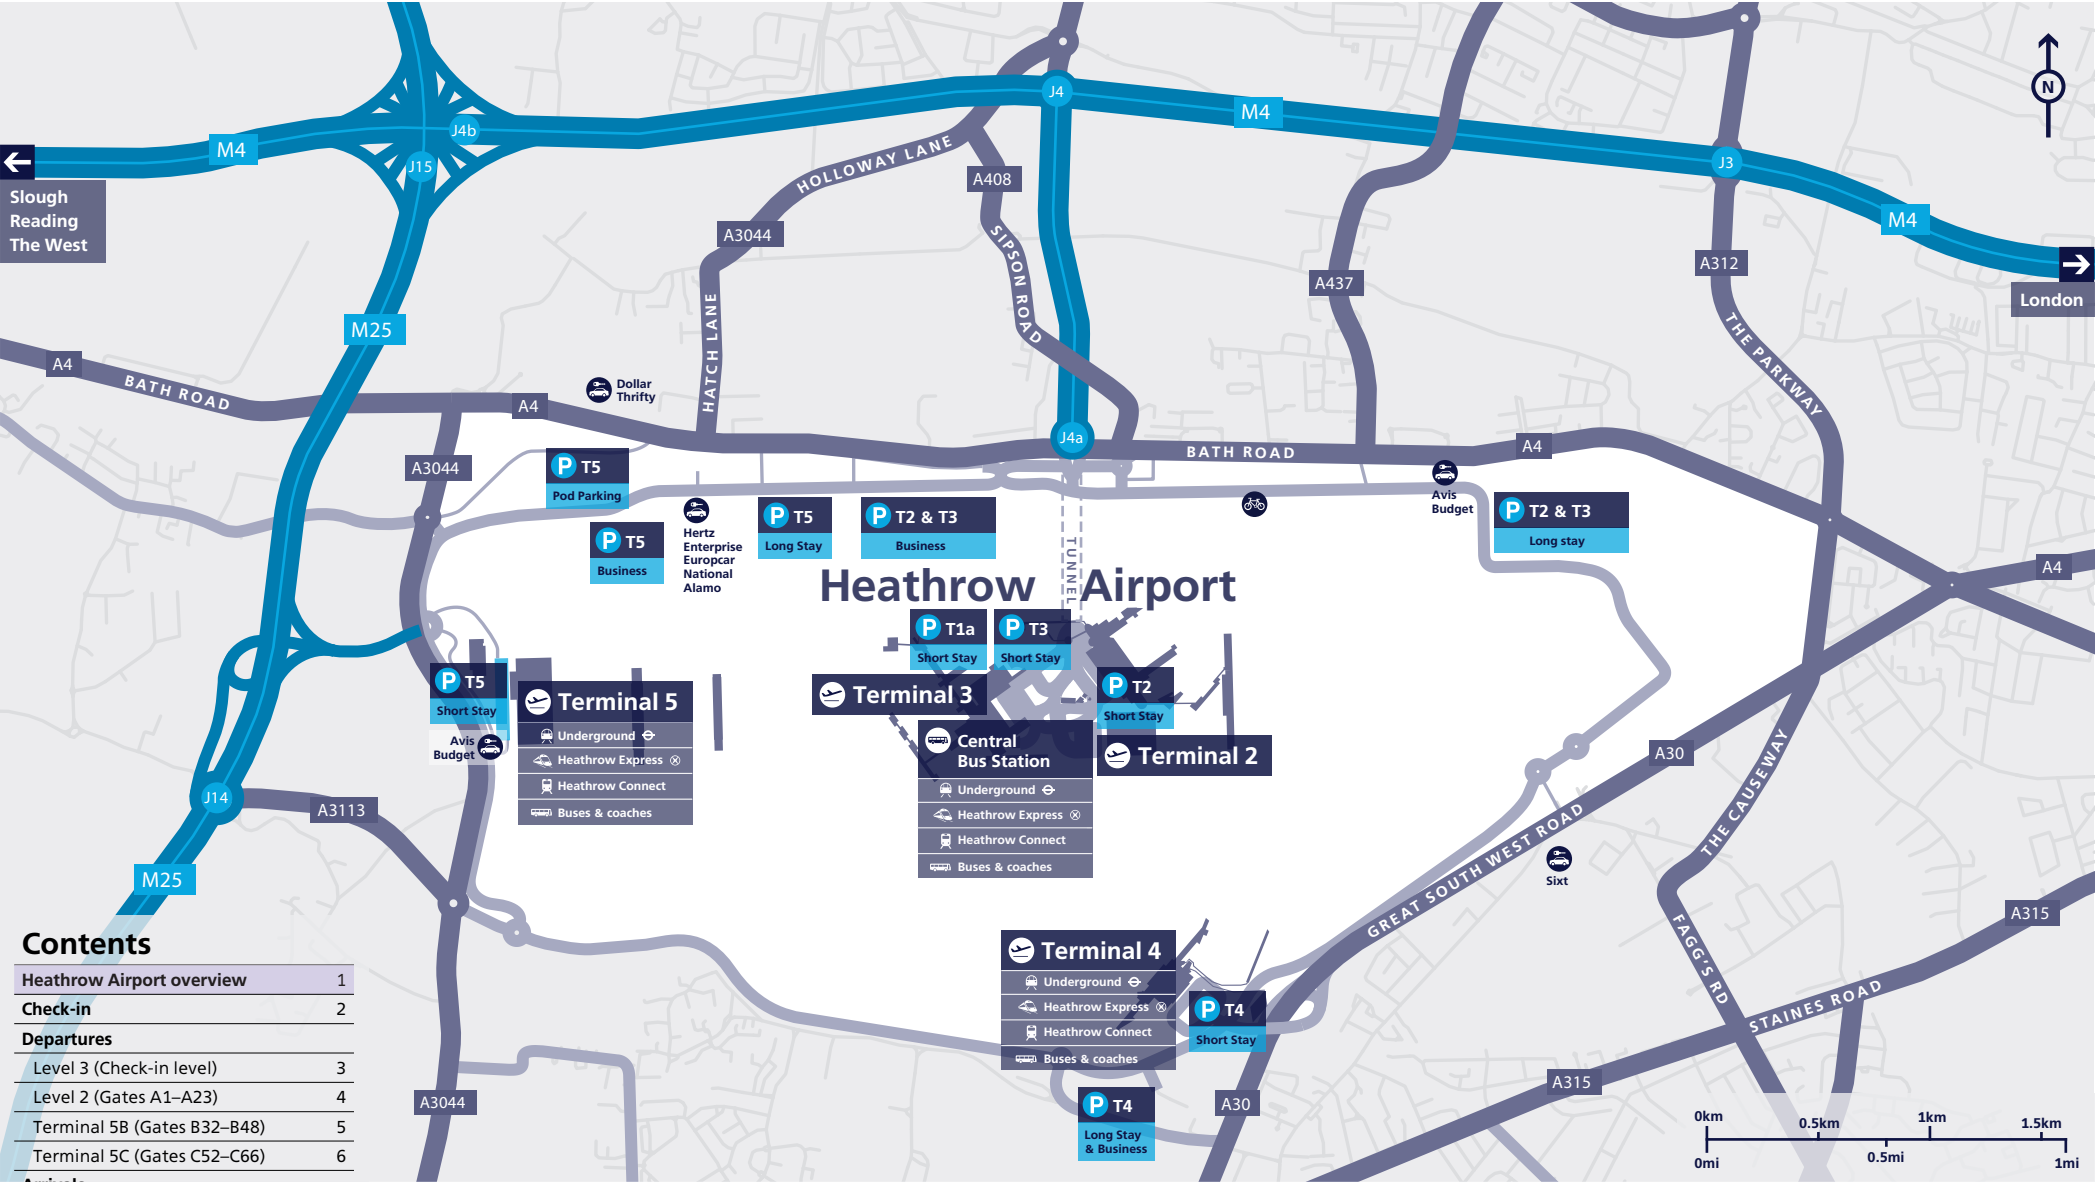

Heathrow Airport

Overview

Contents

Heathrow Airport overview	1
Check-in	2
Departures	
Level 3 (Check-in level)	3
Level 2 (Gates A1–A23)	4
Terminal 5B (Gates B32–B48)	5
Terminal 5C (Gates C52–C66)	6
Arrivals	
Arrivals	7
Onward travel	8

Terminal 5

Check-in Level 3

Shopping	
Boots	5
Excess Baggage Company	6, 12
Rolling Luggage	16
T5 Fine Art Gallery	17
WHSmith	9, 18

Food and drink	
Cafés	
Caffè Nero	1
Bars and restaurants	
Carluccio's	8
Coming Soon	14

Contents

Heathrow Airport overview	1
Check-in	2
Departures	
Level 3 (Check-in level)	3
Level 2 (Gates A1–A23)	4
Terminal 5B (Gates B32–B48)	5
Terminal 5C (Gates C52–C66)	6
Arrivals	
Arrivals	7
Onward travel	8

Terminal 5

Departures

Level 2 (Gates A1–A23)

Shopping

Boots	2	Sunglass Hut	7
Bottega Veneta	31	Ted Baker	9
Burberry	23	The Bookshop by WHSmith	54
Cartier	21	Thomas Pink	4
Cath Kidston	6	Tiffany & Co.	20
Chanel	40	Watches of Switzerland	16
Coming Soon	22	WHSmith	26, 52
Dior	17	World Duty Free	15, 41, 46
Dixons Travel	12	World Of Whiskies	14
Duty Free Cigarettes	13		
Fortnum & Mason	29		
Hermès	19		
Kate Spade	48		
Kurt Geiger	10		
Louis Vuitton	32		
Montblanc	5		
Mulberry	8		
Paul Smith	25		
Prada	18		
Reiss	11		
Rolex	24		
Rolling Luggage	3		
Shoe Shine Company	28, 51		
Smythson	30		