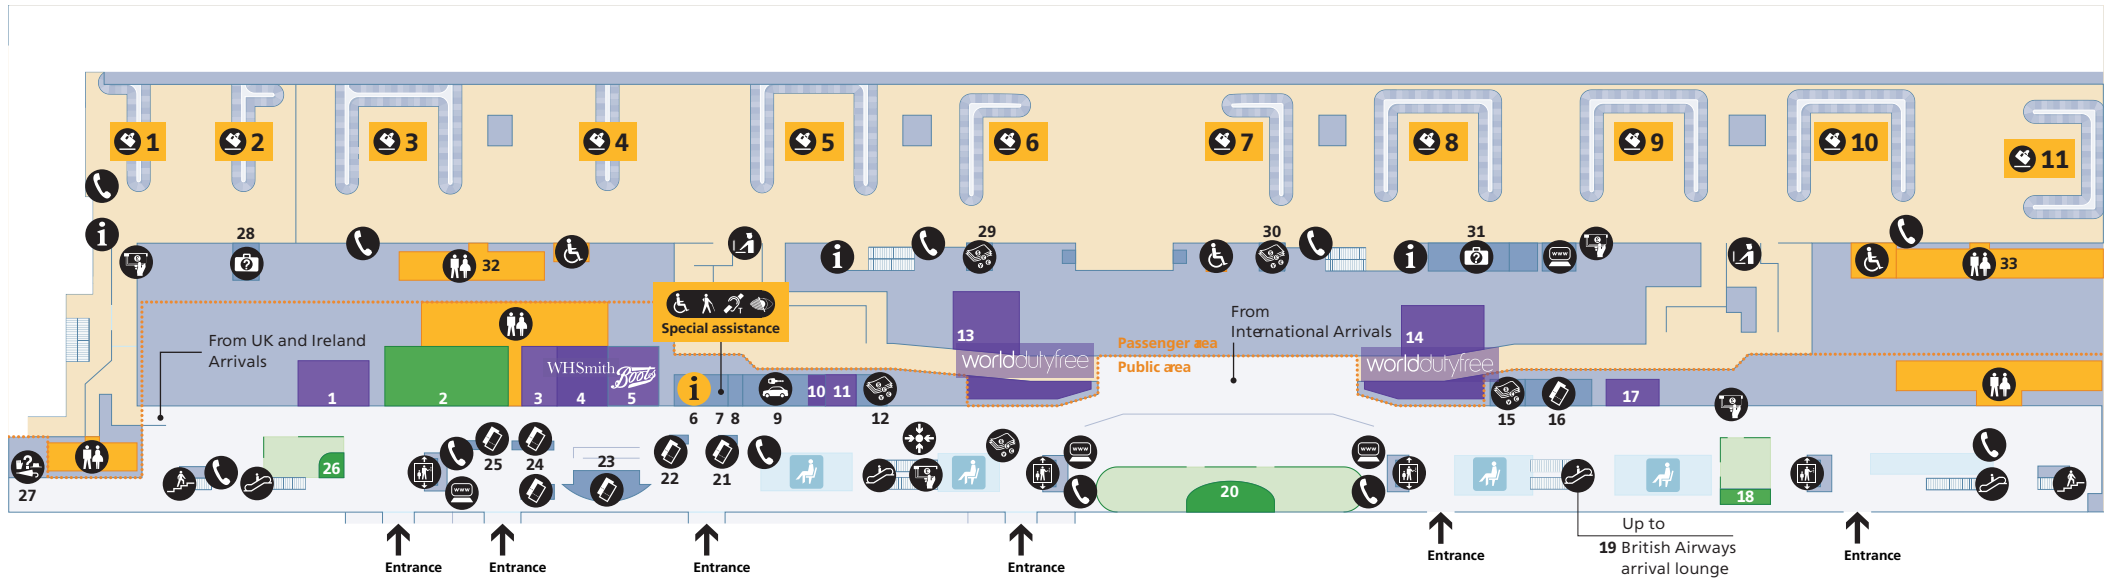

Terminal 5

Departures

Terminal 5B (Gates B32–B48)

Contents

Heathrow Airport overview	1
Check-in	2
Departures	
Level 3 (Check-in level)	3
Level 2 (Gates A1–A23)	4
Terminal 5B (Gates B32–B48)	5
Terminal 5C (Gates C52–C66)	6
Arrivals	
Arrivals	7
Onward travel	8

Terminal 5

Departures

Terminal 5C (Gates C52–C66)

Shopping	
Boots	2
WHSmith	3
World Duty Free	4

Food and drink	
Starbucks	1

Services		
British Airways customer services	6	Lift
Cash machine		Multi-faith prayer room 7
Escalator		Pharmacy 2
Information		Seating
Internet facility		Special assistance 5
Free Wi-Fi is available throughout the terminal. Network name: _Heathrow Wi-Fi		Telephone
		Toilets
		Accessible toilet All
		Baby care All
		Drinking fountain All

Contents

Heathrow Airport overview	1
Check-in	2
Departures	
Level 3 (Check-in level)	3
Level 2 (Gates A1–A23)	4
Terminal 5B (Gates B32–B48)	5
Terminal 5C (Gates C52–C66)	6
Arrivals	
Arrivals	7
Onward travel	8

Terminal 5

Arrivals Ground floor

Contents

Heathrow Airport overview	1
Check-in	2
Departures	
Level 3 (Check-in level)	3
Level 2 (Gates A1–A23)	4
Terminal 5B (Gates B32–B48)	5
Terminal 5C (Gates C52–C66)	6
Arrivals	
Arrivals	7
Onward travel	8