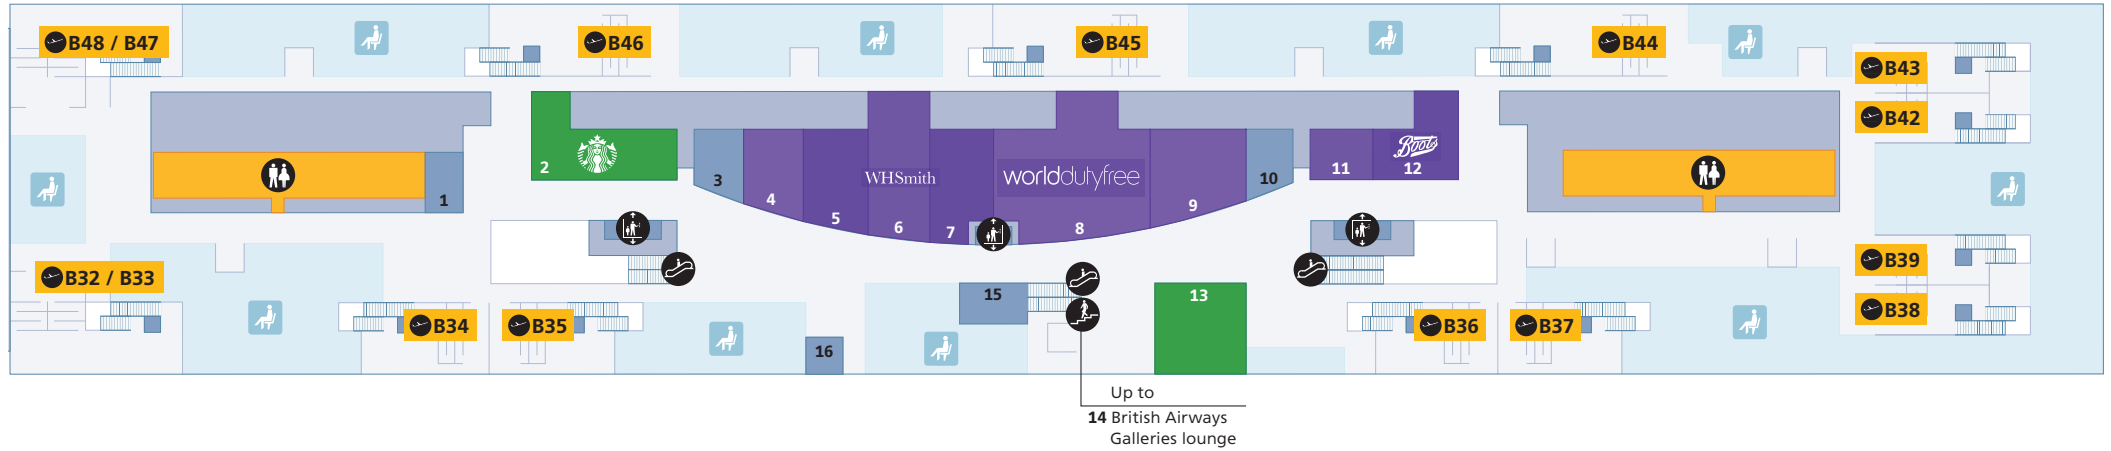

Terminal 5

Departures

Level 2 (Gates A1–A23)

Shopping

Boots	2	Sunglass Hut	7
Bottega Veneta	31	Ted Baker	9
Burberry	23	The Bookshop by WHSmith	54
Cartier	21	Thomas Pink	4
Cath Kidston	6	Tiffany & Co.	20
Chanel	40	Watches of Switzerland	16
Coming Soon	22	WHSmith	26, 52
Dior	17	World Duty Free	15, 41, 46
Dixons Travel	12	World Of Whiskies	14
Duty Free Cigarettes	13		
Fortnum & Mason	29		
Hermès	19		
Kate Spade	48		
Kurt Geiger	10		
Louis Vuitton	32		
Montblanc	5		
Mulberry	8		
Paul Smith	25		
Prada	18		
Reiss	11		
Rolex	24		
Rolling Luggage	3		
Shoe Shine Company	28, 51		
Smythson	30		

Food and drink

Cafés	
Pret A Manger	45
Starbucks	43
Bars and restaurants	
Caviar House & Prunier	38
Coming Soon	1
Fortnum & Mason Champagne Bar	33
Itsu	35
Pilots Bar & Kitchen	27

Services

Airline lounges		Quiet zone	39
British Airways Galleries Lounge North	50	Seating	
British Airways Galleries Lounge South	34	Stairs	
Plaza Premium Lounge at Gate A7		Telephone	
British Airways customer services	37, 44	Toilets	55, 56, 57, 58
Personal Shopper Lounge	47	Accessible toilet	All
Bureau de change		Baby care	All
Travellex	35, 42, 49	Drinking fountain	55, 56, 57
VAT refunds managed by Travellex	38		
Escalator			
Information			
Internet facility			
Lift			
Multi-faith prayer room	53		
Play area next to Gate A7			
Priority seating			

Free Wi-Fi is available throughout the terminal. Network name: _Heathrow Wi-Fi

Contents

Heathrow Airport overview	1
Check-in	2
Departures	
Level 3 (Check-in level)	3
Level 2 (Gates A1–A23)	4
Terminal 5B (Gates B32–B48)	5
Terminal 5C (Gates C52–C66)	6
Arrivals	
Arrivals	7
Onward travel	8

Terminal 5

Departures

Terminal 5B (Gates B32–B48)

Contents

Heathrow Airport overview	1
Check-in	2
Departures	
Level 3 (Check-in level)	3
Level 2 (Gates A1–A23)	4
Terminal 5B (Gates B32–B48)	5
Terminal 5C (Gates C52–C66)	6
Arrivals	
Arrivals	7
Onward travel	8