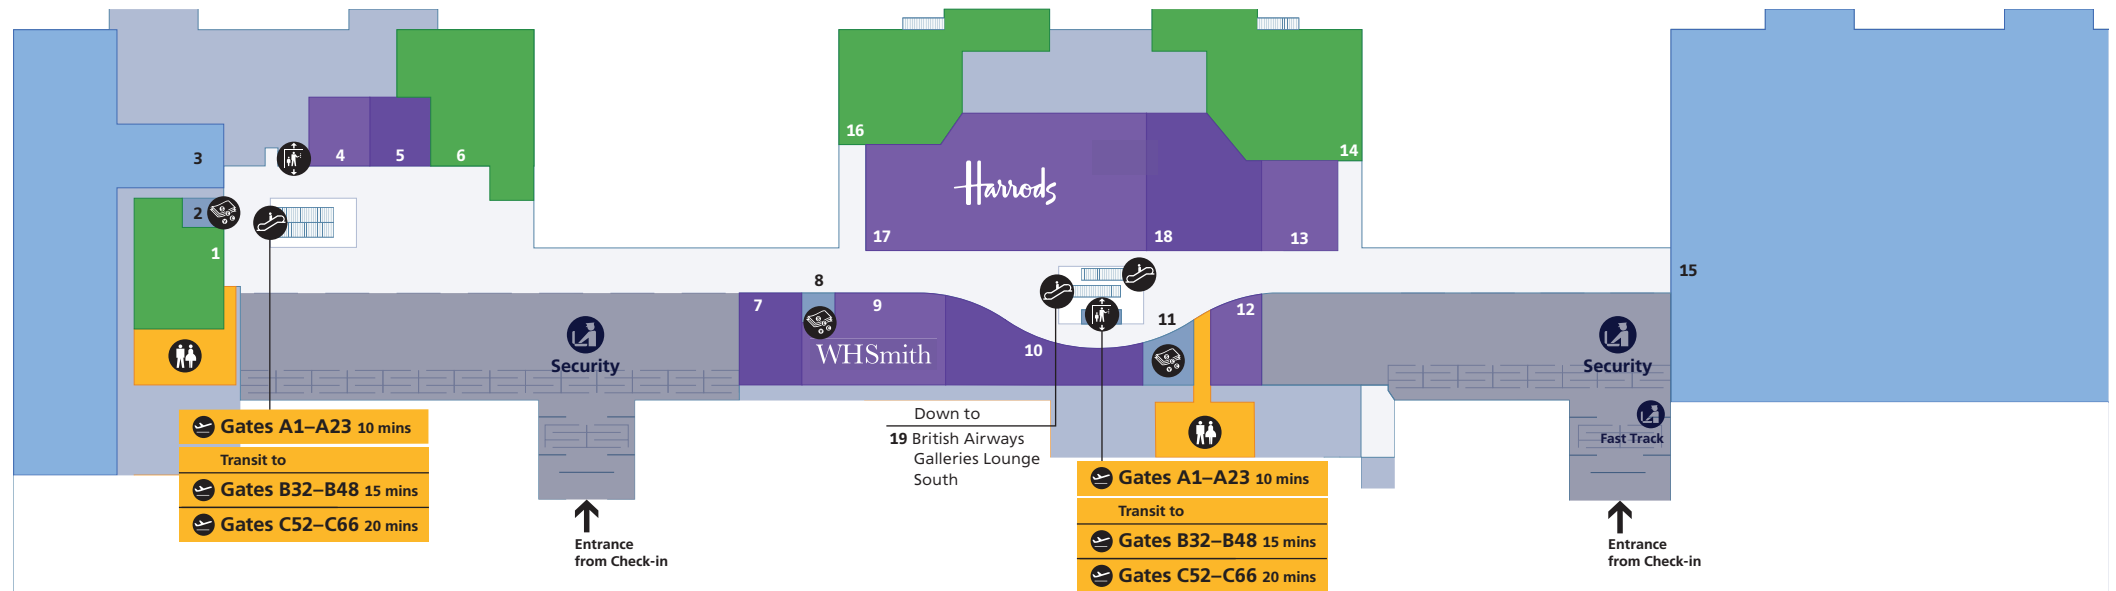

Services			
British Airways	3	Escalator	
Sky Flyers Solo		Internet facility	
Bureau de change		Lift	
Travelex	7, 10, 15	Multi-faith prayer room	
VAT refunds managed by Travelex	13	Oversize baggage	4, 19
Check-in		Pharmacy	5
Cash machine		Postbox	
Commercial exports	11	Repack area	
		Special Assistance	20
		Telephone	
		Toilets	
		Accessible toilet	All
		Baby care	All
		VAT refunds managed by Travelex	14
Free Wi-Fi is available throughout the terminal. Network name: _Heathrow Wi-Fi			

Contents

Heathrow Airport overview	1
Check-in	2
Departures	
Level 3 (Check-in level)	3
Level 2 (Gates A1–A23)	4
Terminal 5B (Gates B32–B48)	5
Terminal 5C (Gates C52–C66)	6
Arrivals	
Arrivals	7
Onward travel	8

Terminal 5

Departures

Level 3 (Check-in level)

Contents

Heathrow Airport overview	1
Check-in	2
Departures	
Level 3 (Check-in level)	3
Level 2 (Gates A1-A23)	4
Terminal 5B (Gates B32-B48)	5
Terminal 5C (Gates C52-C66)	6
Arrivals	
Arrivals	7
Onward travel	8

Terminal 5

Arrivals Ground floor

Contents

Heathrow Airport overview	1
Check-in	2
Departures	
Level 3 (Check-in level)	3
Level 2 (Gates A1–A23)	4
Terminal 5B (Gates B32–B48)	5
Terminal 5C (Gates C52–C66)	6
Arrivals	
Arrivals	7
Onward travel	8