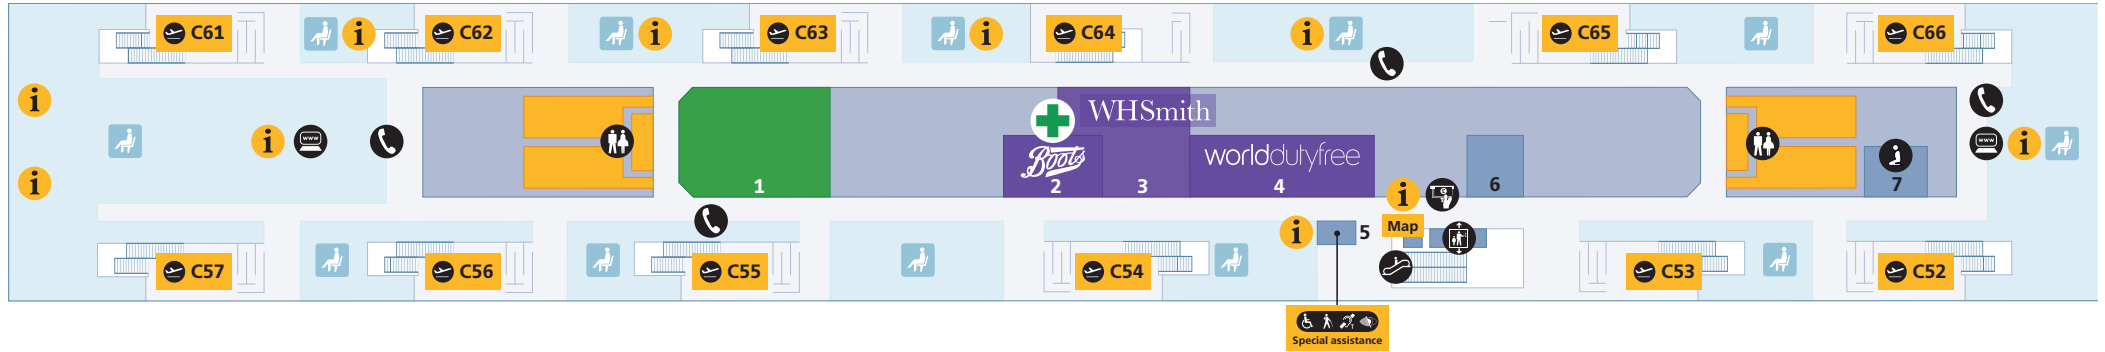

Terminal 5

Departures

Terminal 5B (Gates B32–B48)

Contents

Heathrow Airport overview	1
Check-in	2
Departures	
Level 3 (Check-in level)	3
Level 2 (Gates A1–A23)	4
Terminal 5B (Gates B32–B48)	5
Terminal 5C (Gates C52–C66)	6
Arrivals	
Arrivals	7
Onward travel	8

Shopping	
Be Relax	4
Boots	12
Dixons Travel	9
Harrods	5
Rolling Luggage	7
Sunglass Hut	11
WHSmith	6
World Duty Free	8

Food and drink	
Cafés	
Starbucks	2
Bars and restaurants	
Wetherspoon Express	13

Services		
Airline lounges		Escalator
British Airways Galleries lounge	14	Information
British Airways customer services	15	Internet facility
Bureau de change		Lift
Travelex	3, 10	Multi-faith prayer room
VAT refunds managed by Travelex	10	Pharmacy
		Seating
		Special Assistance
		16
Stairs		Telephone
Toilets		Accessible toilet
		All
		Baby care
		All
		Drinking fountain
		All
		VAT refunds managed by Travelex
		10
Free Wi-Fi is available throughout the terminal. Network name: _Heathrow Wi-Fi		

Terminal 5

Departures

Terminal 5C (Gates C52–C66)

Shopping	
Boots	2
WHSmith	3
World Duty Free	4

Food and drink	
Starbucks	1

Services		
British Airways customer services	6	Lift
Cash machine		Multi-faith prayer room 7
Escalator		Pharmacy 2
Information		Seating
Internet facility		Special assistance 5
Free Wi-Fi is available throughout the terminal. Network name: _Heathrow Wi-Fi		Telephone
		Toilets
		Accessible toilet All
		Baby care All
		Drinking fountain All

Contents

Heathrow Airport overview	1
Check-in	2
Departures	
Level 3 (Check-in level)	3
Level 2 (Gates A1–A23)	4
Terminal 5B (Gates B32–B48)	5
Terminal 5C (Gates C52–C66)	6
Arrivals	
Arrivals	7
Onward travel	8