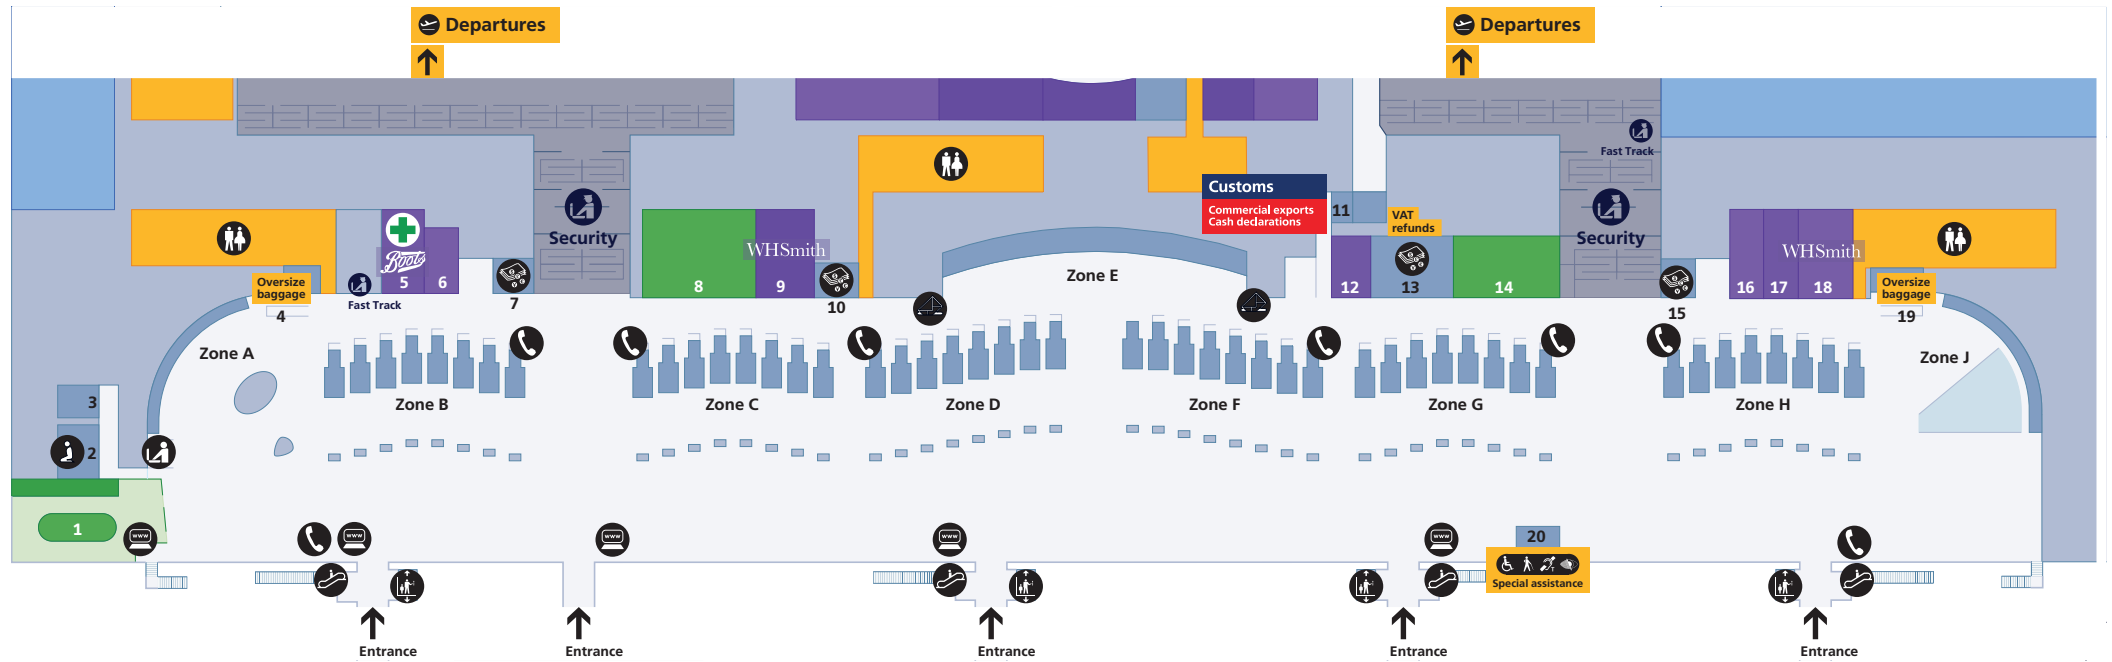

Heathrow Airport

Overview

Contents

Heathrow Airport overview	1
Check-in	2
Departures	
Level 3 (Check-in level)	3
Level 2 (Gates A1–A23)	4
Terminal 5B (Gates B32–B48)	5
Terminal 5C (Gates C52–C66)	6
Arrivals	
Arrivals	7
Onward travel	8

Terminal 5

Check-in Level 3

Shopping	
Boots	5
Excess Baggage Company	6, 12
Rolling Luggage	16
T5 Fine Art Gallery	17
WHSmith	9, 18

Food and drink	
Cafés	
Caffè Nero	1
Bars and restaurants	
Carluccio's	8
Coming Soon	14

Terminal 5

Departures

Terminal 5C (Gates C52–C66)

Shopping	
Boots	2
WHSmith	3
World Duty Free	4

Food and drink	
Starbucks	1

Services		
British Airways customer services	6	Lift
Cash machine		Multi-faith prayer room 7
Escalator		Pharmacy 2
Information		Seating
Internet facility		Special assistance 5
Free Wi-Fi is available throughout the terminal. Network name: _Heathrow Wi-Fi		Telephone
		Toilets
		Accessible toilet All
		Baby care All
		Drinking fountain All

Terminal 5

Arrivals Ground floor

Contents

Heathrow Airport overview	1
Check-in	2
Departures	
Level 3 (Check-in level)	3
Level 2 (Gates A1–A23)	4
Terminal 5B (Gates B32–B48)	5
Terminal 5C (Gates C52–C66)	6
Arrivals	
Arrivals	7
Onward travel	8