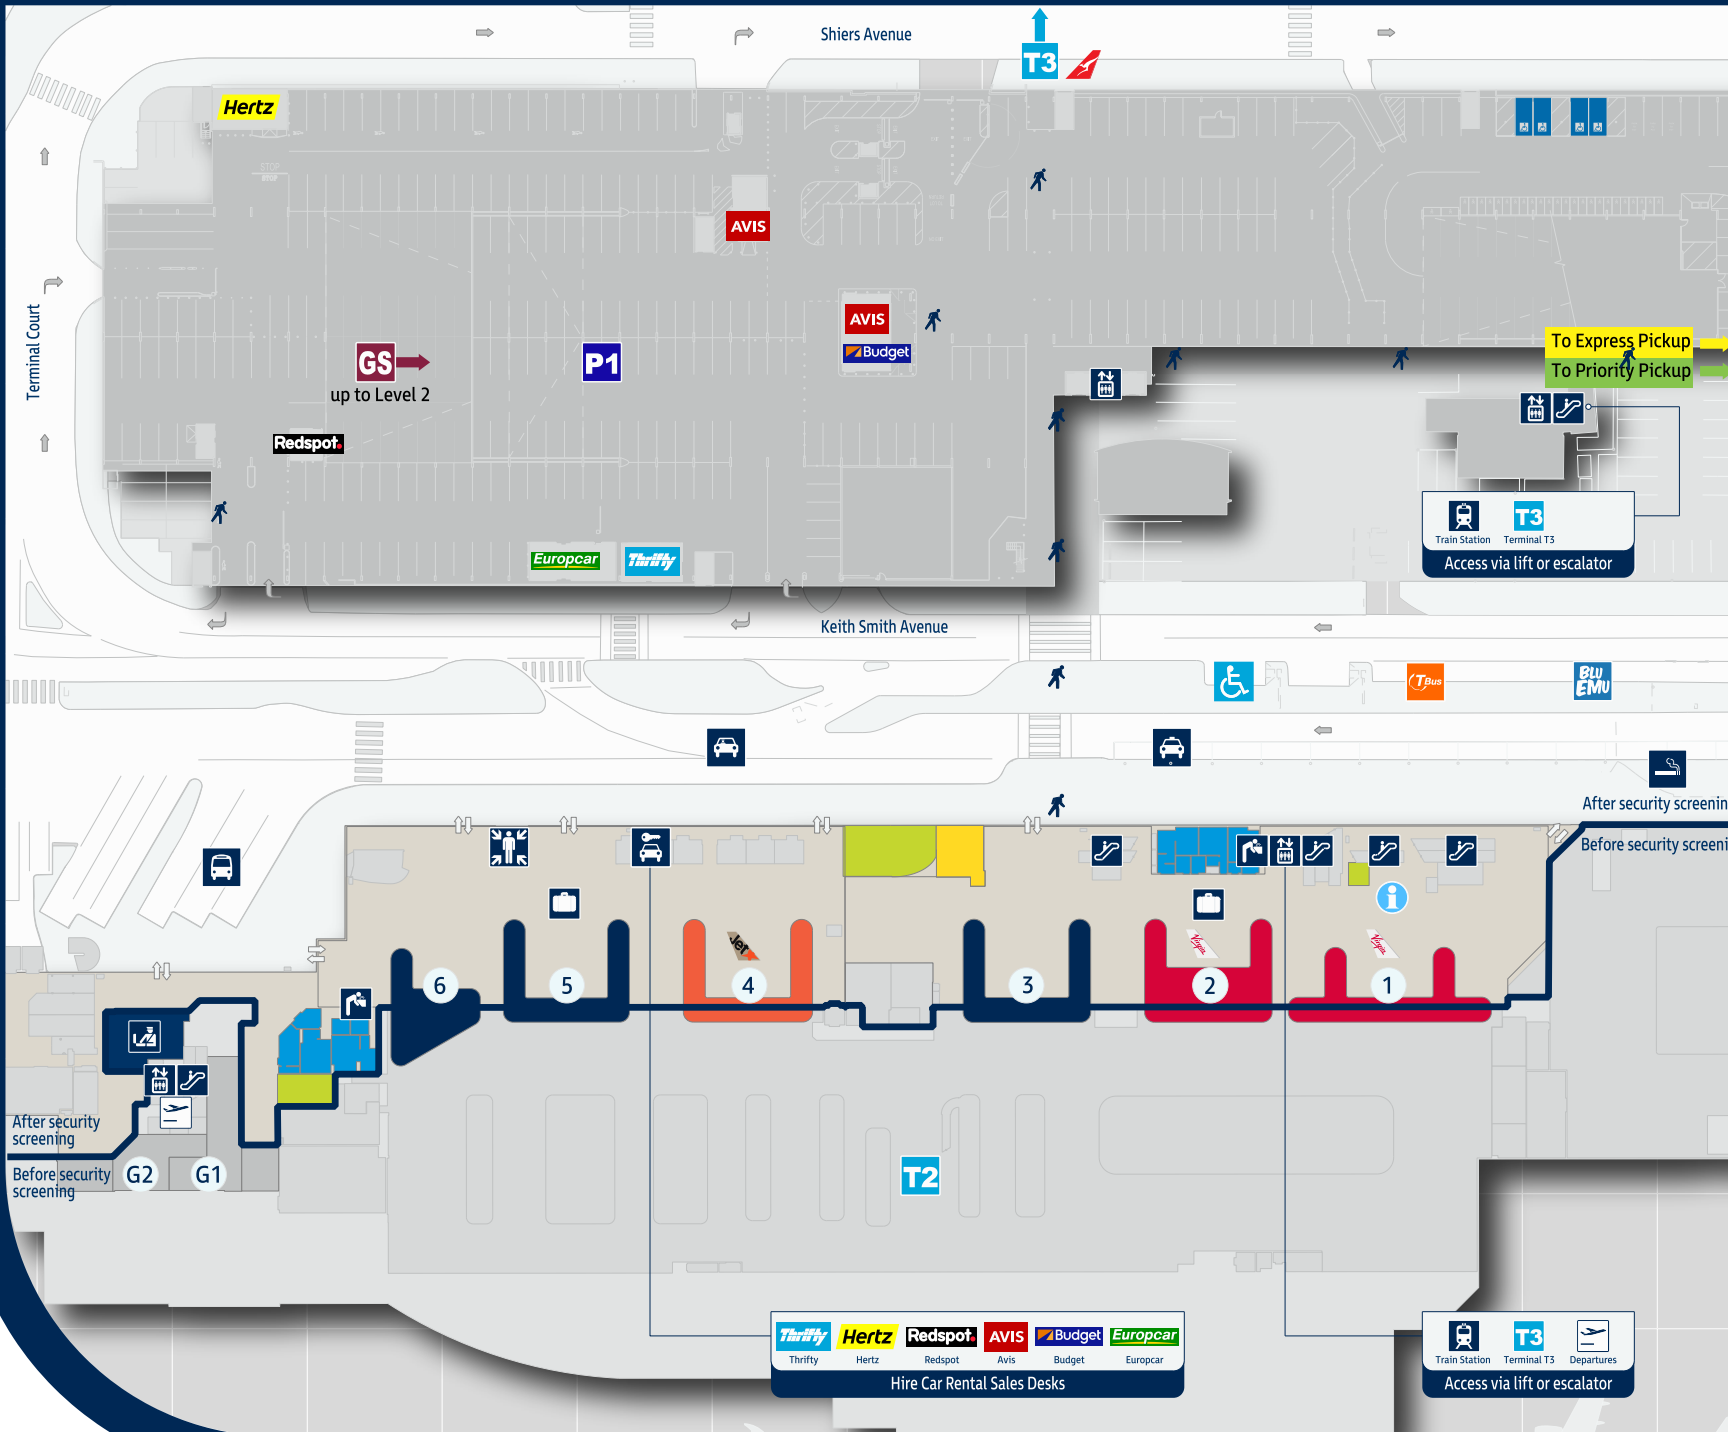

Legend

- Speciality Retail
- Food and Beverage
- Toilets =
- Dwell Seating
- Virgin Check-in
- Tiger Check-in
- Regional Express (REX)
- Pelican Airways
- Jetstar Check-in
- Accessibility Drop-off and Pick-up
- Escalator
- Lift
- Drinking Fountain
- Information
- 6 Check in Counter
- GS Guaranteed Space Parking
- P1 P1 Multi Storey carpark

T2 Domestic Departures

SYD
Sydney's Airport

- ### Legend
- Speciality Retail
 - Food and Beverage
 - Toilets =
 - Dwell Seating
 - Escalator
 - Lift
 - Pharmacy
 - Lost Property
 - Drinking Fountain
 - Information
 - G1 Gate Lounge

T2 Domestic Concourse

Legend

- Speciality Retail
- Food and Beverage
- Virgin Baggage Reclaim
- Jetstar Baggage Reclaim
- Baggage Reclaim
- Toilets =
- Baggage Check
- Escalator Lift
- Check in
- GS Guaranteed Space Parking
- Blu Emu Bus
- Transfer Bus
- Taxis Limousine
- Coach / Bus
- Accessibility Drop-off and Pick-up
- Meeting Point
- Drinking Fountain
- Information
- G1 Arrivals Gate Lounge
- 6 Baggage Reclaim

T2 Domestic Arrivals

Thrifty
Hertz
Redspot
Avis
Budget
Europcar

Hire Car Rental Sales Desks

Train Station
Terminal T3
Departures

Access via lift or escalator