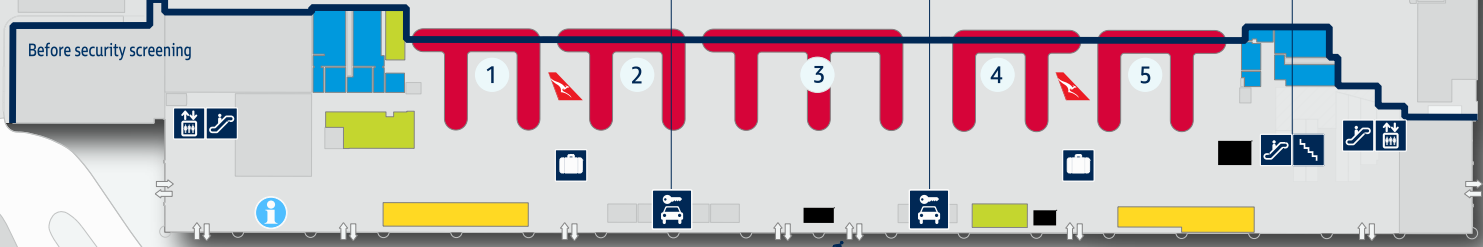

Legend

- Qantas Lounge
- Dwell Seating
- Toilets =
- Escalator
- Lift
- Stairs
- G1 Gate Lounge

Bag Reclaim
 Train Station
 Arrivals
 Access via lift or escalator

P1GS

T2

Domestic Administration

SYD
 Sydney's Airport

Thrifty **Hertz** **Redspot** **AVIS** **Budget** **Europcar**
 Thrifty Hertz Redspot Avis Budget Europcar
 Hire Car Rental Sales Desks

Train Station Terminal T2 Departures
 Access via lift or escalator

- ### Legend
- Speciality Retail
 - Food and Beverage
 - Qantas Baggage Reclaim
 - Toilets =
 - Escalator
 - Lift
 - Stairs
 - GS Guaranteed Space Parking
 - Blu Emu Bus
 - Transfer Bus
 - Taxi
 - Limousine
 - Coach / Bus
 - Accessibility Drop-off and Pick-up
 - Meeting Point
 - Drinking Fountain
 - Information
 - 6 Baggage Reclaim

T3 Domestic Arrivals

Legend

- Qantas Lounge
- Dwell Seating
- Toilets =
- Escalator
- Lift
- Stairs
- G1 Gate Lounge

Bag Reclaim
 Train Station
 Arrivals
 Access via lift or escalator

Domestic Administration