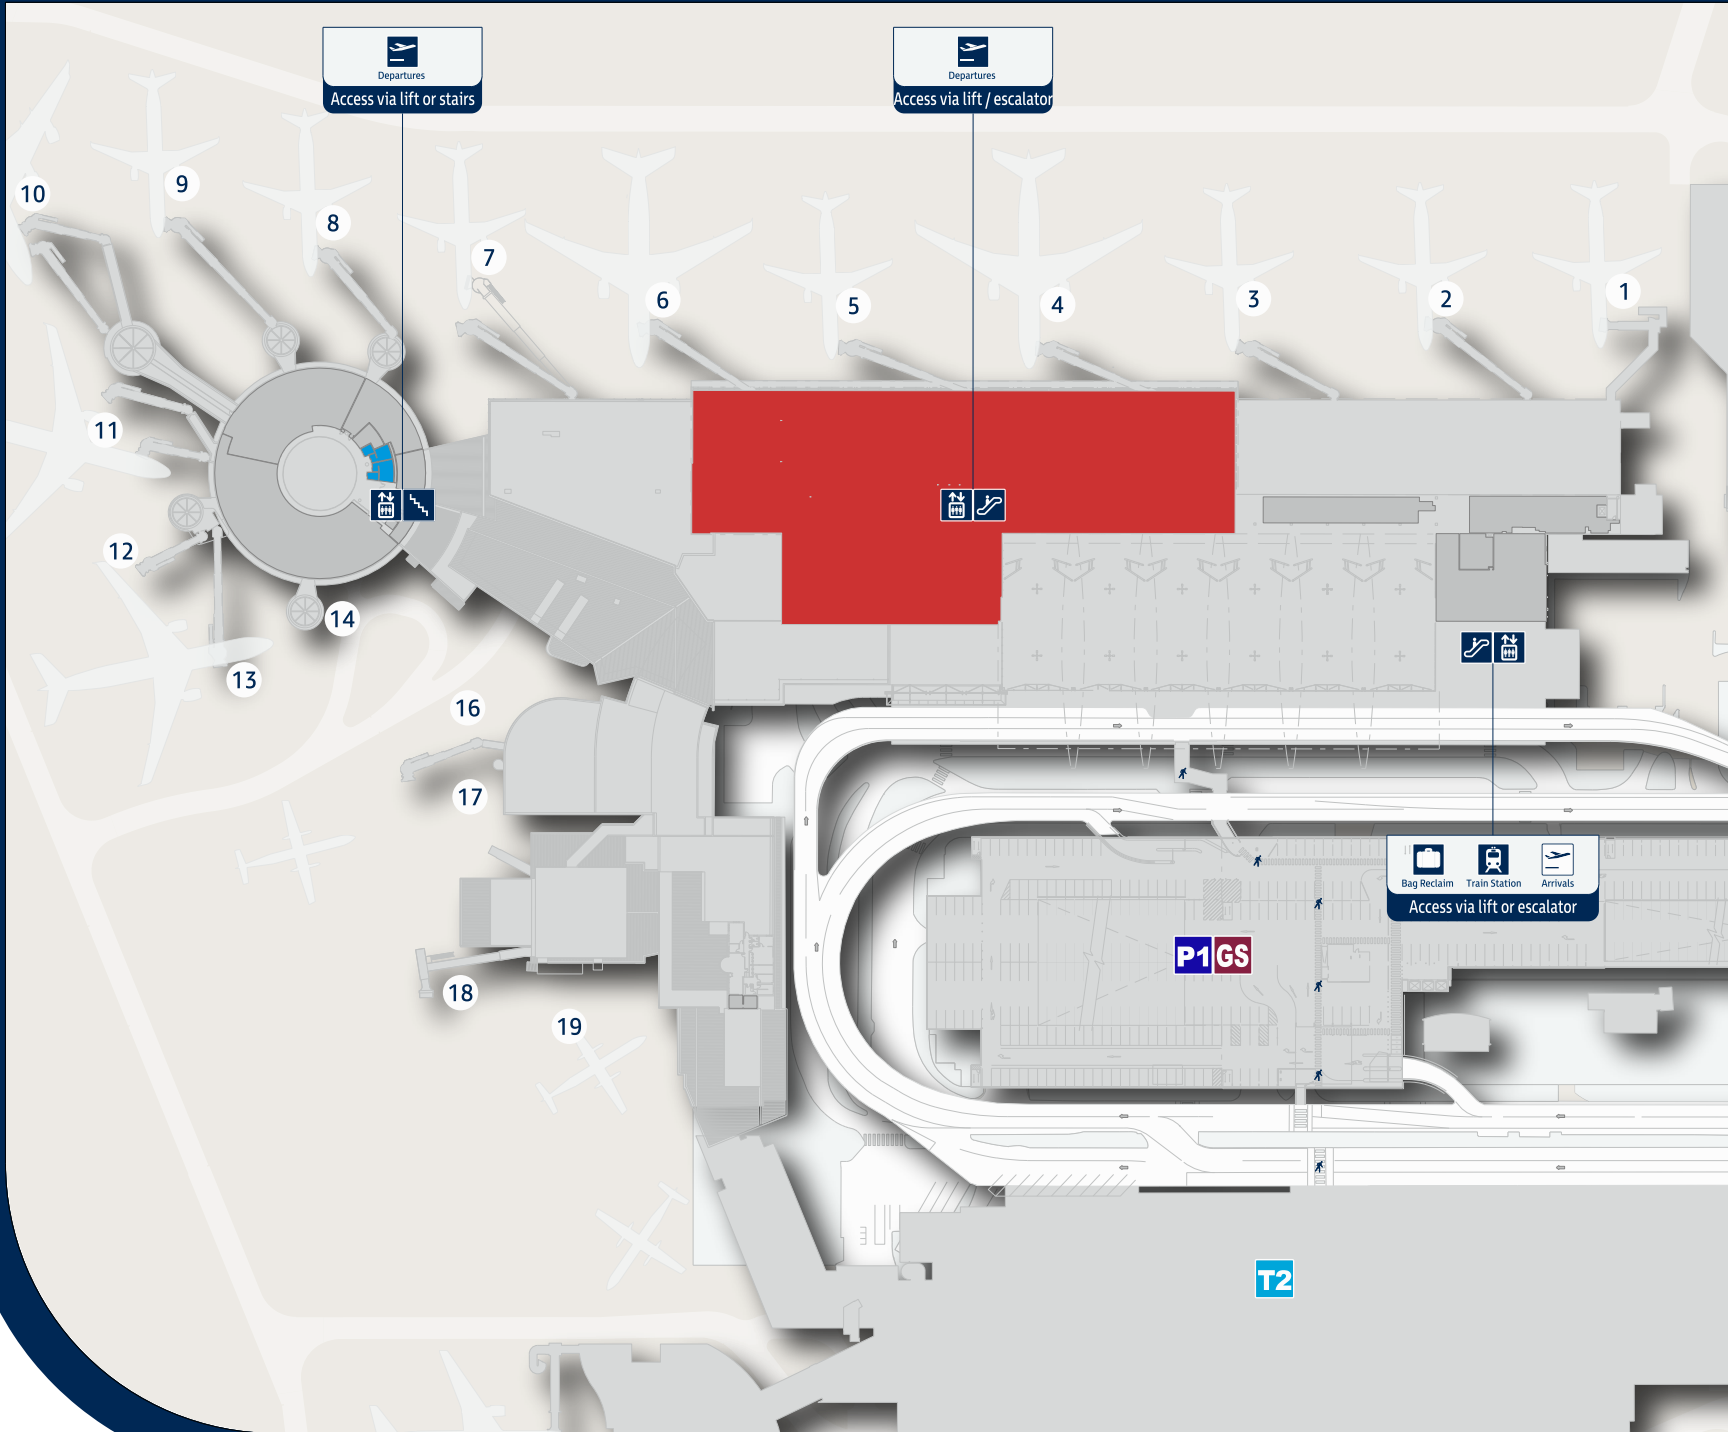

Legend

- Qantas Lounge
- Dwell Seating
- Toilets =
- Escalator
- Lift
- Stairs
- G1 Gate Lounge

Bag Reclaim
 Train Station
 Arrivals
 Access via lift or escalator

P1GS

T2

Domestic Administration

SYD
 Sydney's Airport

Thrifty **Hertz** **Redspot** **AVIS** **Budget** **Europcar**
 Thrifty Hertz Redspot Avis Budget Europcar
 Hire Car Rental Sales Desks

Train Station Terminal T2 Departures
 Access via lift or escalator

- ### Legend
- Speciality Retail
 - Food and Beverage
 - Qantas Baggage Reclaim
 - Toilets =
 - Escalator
 - Lift
 - Stairs
 - GS Guaranteed Space Parking
 - Blu Emu Bus
 - Transfer Bus
 - Taxi
 - Limousine
 - Coach / Bus
 - Accessibility Drop-off and Pick-up
 - Meeting Point
 - Drinking Fountain
 - Information
 - 6 Baggage Reclaim

T3 Domestic Arrivals

Legend

- Qantas Lounge
- Dwell Seating
- Toilets =
- Escalator
- Lift
- Stairs
- G1 Gate Lounge

Bag Reclaim
 Train Station
 Arrivals
 Access via lift or escalator

Domestic Administration